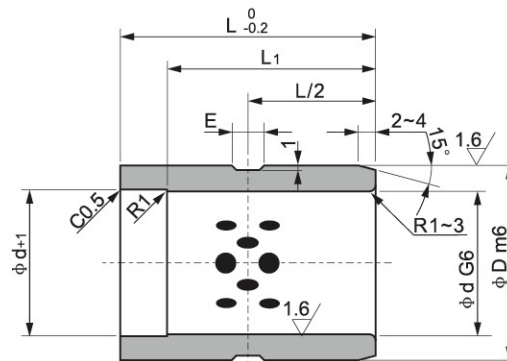

# BY-51 射出座导套 Oilless Ejector Guide Bushes

运动方向  
↔

单位Unit: mm

型号 Parts No.	d	L	d G6	D m6	L <sub>1</sub>	E		
BY-51-12x9	12	9	12	+0.017 +0.006	18	+0.018 +0.007	9	4
BY-51-12x14	"	14	"	"	"	"	14	"
BY-51-12x19	"	19	"	"	"	"	19	"
BY-51-12x24	"	24	"	"	"	"	24	"
BY-51-16x14	16	14	16	"	25	+0.021 +0.008	14	6
BY-51-16x19	"	19	"	"	"	"	19	"
BY-51-16x24	"	24	"	"	"	"	24	"
BY-51-16x29	"	29	"	"	"	"	29	"
BY-51-16x34	"	34	"	"	"	"	34	"
BY-51-16x39	"	39	"	"	"	"	35	"
BY-51-20x14	20	14	20	+0.020 +0.007	30	"	14	4
BY-51-20x19	"	19	"	"	"	"	19	"
BY-51-20x24	"	24	"	"	"	"	24	6
BY-51-20x29	"	29	"	"	"	"	29	"
BY-51-20x34	"	34	"	"	"	"	34	"
BY-51-20x39	"	39	"	"	"	"	39	"
BY-51-20x49	"	49	"	"	"	"	40	"
BY-51-25x24	25	24	25	"	35	+0.025 +0.009	24	8
BY-51-25x29	"	29	"	"	"	"	29	"
BY-51-25x34	"	34	"	"	"	"	34	"
BY-51-25x39	"	39	"	"	"	"	39	"
BY-51-25x49	"	49	"	"	"	"	49	"
BY-51-25x59	"	59	"	"	"	"	50	"
BY-51-30x29	30	29	30	"	42	"	29	"
BY-51-30x34	"	34	"	"	"	"	34	"
BY-51-30x39	"	39	"	"	"	"	39	"
BY-51-30x49	"	49	"	"	"	"	49	"
BY-51-30x59	"	59	"	"	"	"	59	"
BY-51-30x69	"	69	"	"	"	"	60	"
BY-51-30x79	"	79	"	"	"	"	"	"